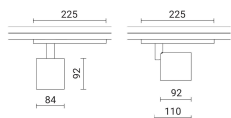

770-069BT-16 Perfetto Puro 37W 3000K CRI90 70°

Design:

IP 20

Product Code	Color
770-069BT-16	Black

General specifications

Product type	Track lights
Mounting type	LKM 3-phase track
Indoor/Outdoor light	Indoor
Description	Track light for LKM 3-phase electrified tracks, specially developed for high efficiency COB LEDs. Optical devices for better visual comfort are available.
Applications	Museums , Shops , Showrooms , Retail

Lighting specifications

i Stated L.O.R. and delivered lumens values are related to standard beam angle versions

Lamp description	Led 4400lm 37W 3000K
Nominal lumens on thermal regime (lm)	3916
LOR	89
Delivered lumen (lm)	3916
System wattage (W)	35,7
Watt source (W)	37
Color temperature (K)	3000
CRI	CRI 90
Average lamp life (h)	L80B10 50.000

Physical specifications

Optic device	Mirror-metallized thermoplastic material

Electrical specifications

Driver availability	Included
Driver mounting	Integrated
Voltage (V)	220/240
Frequency (Hz)	50/60

Optical specifications

Light distribution	Symmetric
Emission	Direct
Orientation	It can rotate up to 355° around the vertical axis and pivot up to 90° upwards.
Light beam	70°

Weight and dimension

Length (mm)	92
Width (mm)	225
Diameter (mm)	84
Weight (Kg)	0.9

Power tolerance ± 5% - Luminous flux tolerance ± 5% - Measurement uncertainty ± 10% - Ta: 25°C